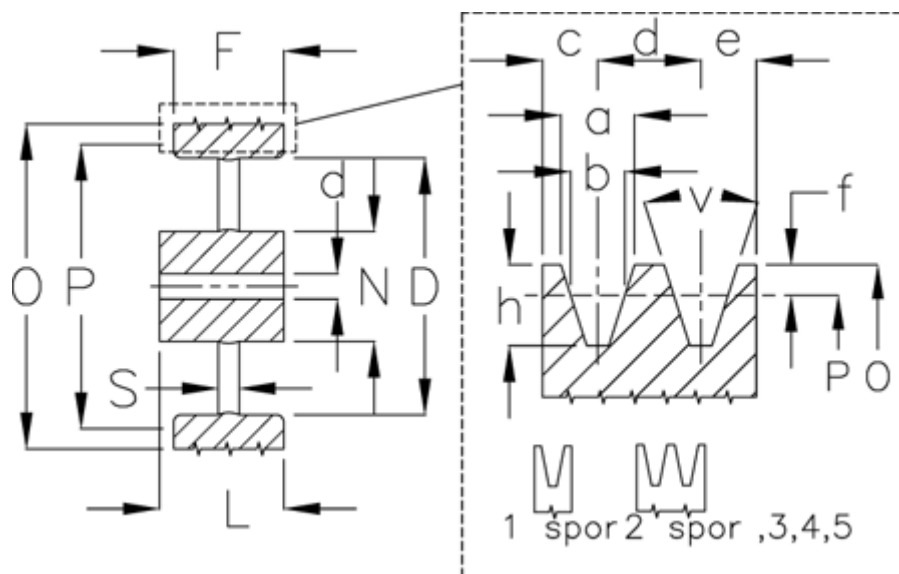

Article number: 60410235501

Description: V-belt pulley, no bore C 355/1

## Measures

D	= 298	S	= 16
d	= 20	Type	= C
F	= 34.0		
L	= 50		
N	= 110		
Number of ribs	= 1		
O	= 364.6		
P	= 355		